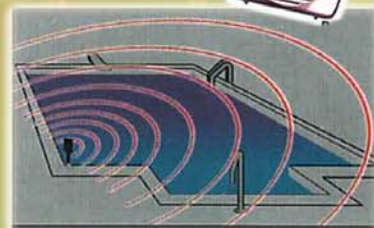

Do not put a price tag on the safety of your children!

POOLEYE

SWIMMING POOL ALARMS

Multiple layers of protection

Interactive weather-resistant control
Includes poolside & in-home sirens
Remote receives signal upto 25m

Layer 1 - Perimeter Detection

Preventive alert system
Passive Infrared motion detection
In-home receiver activates when
perimeter alarm is set off
Range of 180° and upto 15m
Remote announces "Check the pool!"

Layer 2 - Immersion Detection

Patented sub-surface wave detection
Sensor placed below water surface
Detects objects 7kg or more
120 dB siren at poolside
Remote announces "Emergency! Check the pool!"

Deck mounted or ladder mounted